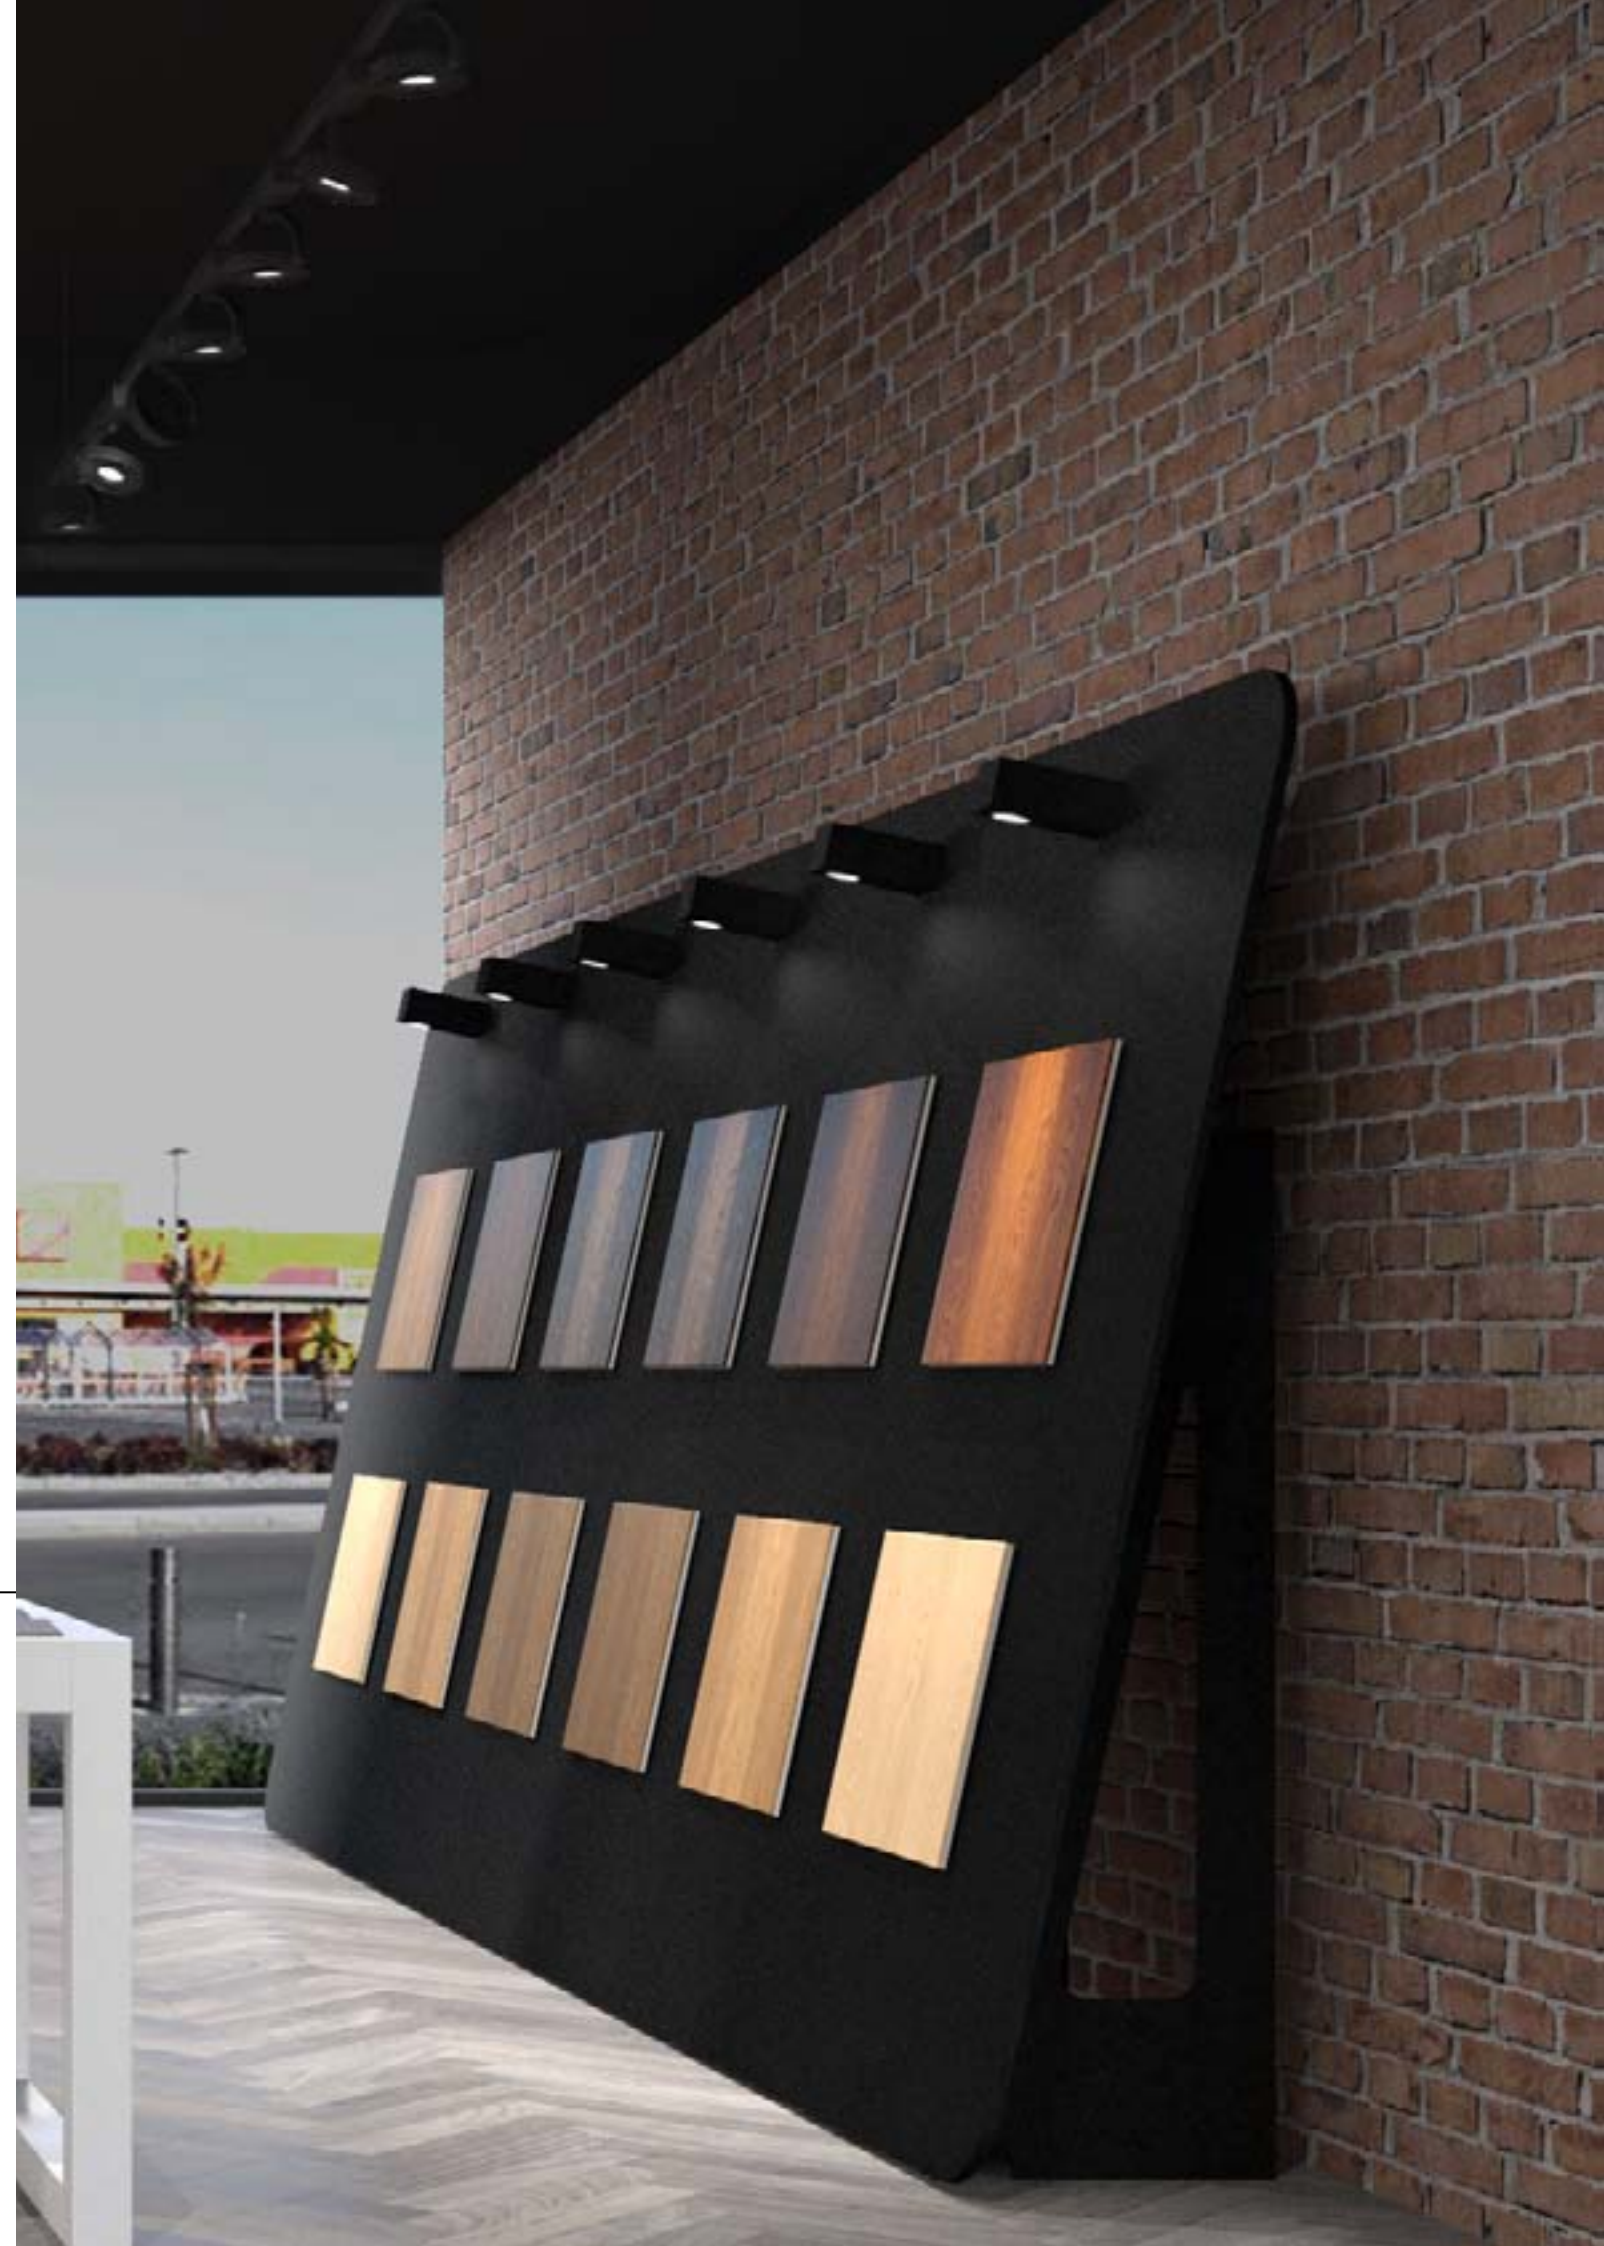

5 B.

DIESEL LIVING WITH BERTI SINGLE DISPLAY WITH SUPPORT AND MODULAR PANELS

Dimensions: 75 X 225 cm
Panel Thickness: 1,58 cm
Depth: 45 cm

DIESEL LIVING WITH BERTI ESPOSITORE CON SUPPORTO "LAVAGNA" MODULARE

Dimensioni: 75 / 150 / 225 ... X 225 cm
Spessore Lavagna: 1,58 cm
Ingombro: 45 cm

€ 100,00 for 01 panel (75x225 cm)
the price includes the lighting

€ 100,00 for 02 support (for 2 modules)

COLLECTING TERMS

For panels and samples about 45 days from order

NOTA: The wooden samples panels could have following dimensions 60x50 / 127,5x50 / 60x60 / 50x50cm

€ 100,00 a modulo (75x225 cm)

€ 100,00 per 2 supporti (ogni 2 moduli)
prezzo comprensivo di illuminazione

TEMPI DI PRODUZIONE

Per la realizzazione di lavagne e campionatura 45gg. ca.

NOTA: La campionatura per modulo può essere di 60x50 / 127,5x50 / 60x60 / 50x50cm