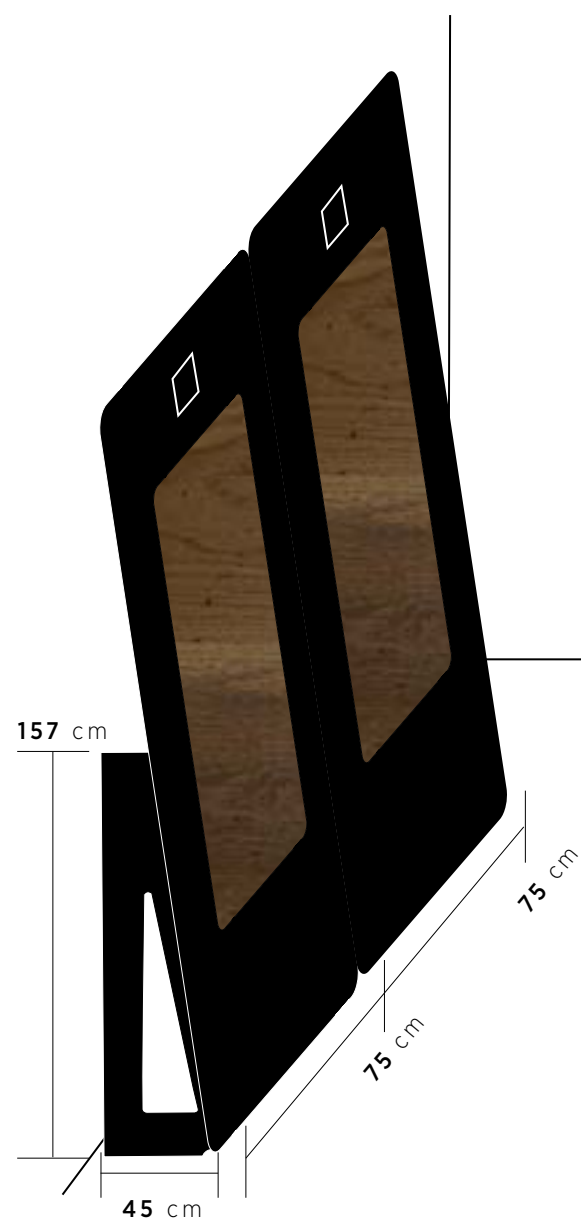

5 B.

DIESEL LIVING WITH BERTI SINGLE DISPLAY WITH SUPPORT AND MODULAR PANELS

Dimensions: 75 X 225 cm
Panel Thickness: 1,58 cm
Depth: 45 cm

DIESEL LIVING WITH BERTI ESPOSITORE CON SUPPORTO "LAVAGNA" MODULARE

Dimensioni: 75 / 150 / 225 ... X 225 cm
Spessore Lavagna: 1,58 cm
Ingombro: 45 cm

€ 100,00 for 01 panel (75x225 cm)
the price includes the lighting

€ 100,00 for 02 support (for 2 modules)

COLLECTING TERMS

For panels and samples about 45 days from order

NOTA: The wooden samples panels could have following dimensions 60x50 / 127,5x50 / 60x60 / 50x50cm

€ 100,00 a modulo (75x225 cm)

€ 100,00 per 2 supporti (ogni 2 moduli)
prezzo comprensivo di illuminazione

TEMPI DI PRODUZIONE

Per la realizzazione di lavagne e campionatura 45gg. ca.

NOTA: La campionatura per modulo può essere di 60x50 / 127,5x50 / 60x60 / 50x50cm